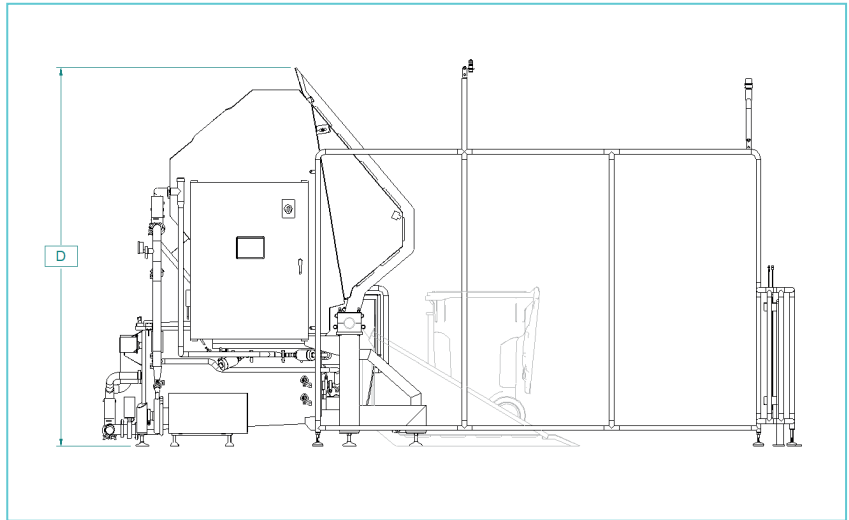

## CLC BIN WASHER

Safe, consistent  
& easy to operate.

Our tilting door cabinet washer features effortless loading and unloading and repeatable cost-effective washing of your equipment. The washer is programmable via HMI to suit the type of tubs and required washing cycles. The touchscreen controlled PLC optimizes energy, water and detergent consumption while ensuring safe operation.

- ◆ Sanitary construction in 304 or 316 stainless steel
- ◆ Spray headers cover the entire wash area
- ◆ Closed-cycle conductivity analysis for water and detergent recycling
- ◆ Tubs are tilted during wash cycles ensuring self-draining for a proper wash every time
- ◆ Water level and temperature control
- ◆ Pre-wash rotary filter eliminates waste and particulate from the wash water
- ◆ Wedge wire filtration removes smaller particles during wash cycle
- ◆ Self-cleaning

# Specifications:

MODEL	NUMBER OF BINS	A (in)	B (in)	C (in)	D (in)
CLC01-11	1	109	142	206	114
CLC01-12	2	149	142	206	114

CLC01		Configuration choice		Code	
Bin type		Plastic bin	<input checked="" type="checkbox"/>	1	Ⓐ
		Euro bin	<input type="checkbox"/>	2	
		Cheese cart	<input type="checkbox"/>	3	
		Vat	<input type="checkbox"/>	4	
		Other	<input type="checkbox"/>	5	
Number of bins		1	<input type="checkbox"/>	1	Ⓑ
		2	<input checked="" type="checkbox"/>	2	
Washing cycle <sup>1</sup>		Pre-wash / Wash / Rinse	<input checked="" type="checkbox"/>	3	Ⓒ
		Pre-wash / Wash / Rinse / Sanitation	<input type="checkbox"/>	4	
Heating <sup>2</sup>		Tubular heat exchanger - Water	<input type="checkbox"/>	1	Ⓓ
		Tubular heat exchanger - Steam	<input type="checkbox"/>	2	
		Electric element	<input checked="" type="checkbox"/>	3	
Electrical supply		460V / 3ph / 60Hz	<input type="checkbox"/>	43	Ⓔ
		575V / 3ph / 60Hz	<input checked="" type="checkbox"/>	53	
Material		AISI 304	<input checked="" type="checkbox"/>	4	Ⓕ
		AISI 316	<input type="checkbox"/>	6	