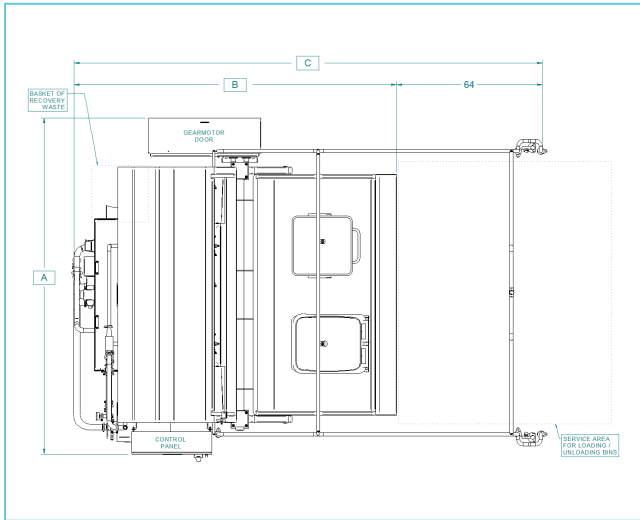

## CLC BIN WASHER

Safe, consistent  
& easy to operate.

Our tilting door cabinet washer features effortless loading and unloading and repeatable cost-effective washing of your equipment. The washer is programmable via HMI to suit the type of tubs and required washing cycles. The touchscreen controlled PLC optimizes energy, water and detergent consumption while ensuring safe operation.

- ◆ Sanitary construction in 304 or 316 stainless steel
- ◆ Spray headers cover the entire wash area
- ◆ Closed-cycle conductivity analysis for water and detergent recycling
- ◆ Tubs are tilted during wash cycles ensuring self-draining for a proper wash every time
- ◆ Water level and temperature control
- ◆ Pre-wash rotary filter eliminates waste and particulate from the wash water
- ◆ Wedge wire filtration removes smaller particles during wash cycle
- ◆ Self-cleaning

# Specifications:

MODEL	NUMBER OF BINS	A (in)	B (in)	C (in)	D (in)
CLC01-11	1	109	142	206	114
CLC01-12	2	149	142	206	114

CLC01		Configuration choice		Code	
Bin type		Plastic bin	<input checked="" type="checkbox"/>	1	Ⓐ
		Euro bin	<input type="checkbox"/>	2	
		Cheese cart	<input type="checkbox"/>	3	
		Vat	<input type="checkbox"/>	4	
		Other	<input type="checkbox"/>	5	
Number of bins		1	<input type="checkbox"/>	1	Ⓑ
		2	<input checked="" type="checkbox"/>	2	
Washing cycle <sup>1</sup>		Pre-wash / Wash / Rinse	<input checked="" type="checkbox"/>	3	Ⓒ
		Pre-wash / Wash / Rinse / Sanitation	<input type="checkbox"/>	4	
Heating <sup>2</sup>		Tubular heat exchanger - Water	<input type="checkbox"/>	1	Ⓓ
		Tubular heat exchanger - Steam	<input type="checkbox"/>	2	
		Electric element	<input checked="" type="checkbox"/>	3	
Electrical supply		460V / 3ph / 60Hz	<input type="checkbox"/>	43	Ⓔ
		575V / 3ph / 60Hz	<input checked="" type="checkbox"/>	53	
Material		AISI 304	<input checked="" type="checkbox"/>	4	Ⓕ
		AISI 316	<input type="checkbox"/>	6	